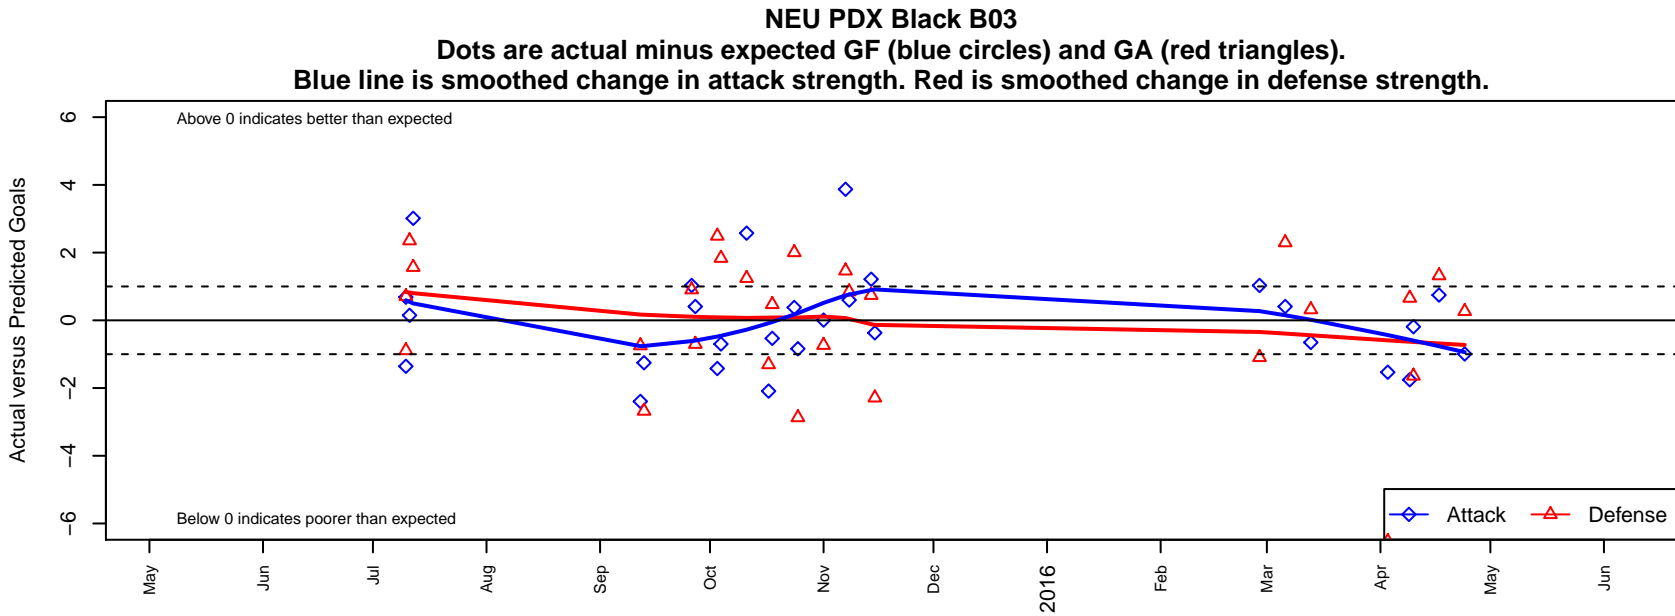

NEU PDX Black B03

Northeast United SC
 Portland, OR
 B03 total strength=445
 attack=0.54 defense=0.16
 fall league = PTT B03 Div 2 Green
 spr league = Spr OYS B03 Div 2 Green

alt names used:
 NEU PDX B03 Black
 NEU PDX B03 Black
 NEU PDX B03 Black
 NORTHEAST UNITED NEU PDX B03 BLACK

Venues played:
 2015 PCU Summer Classic U12 Silver Black
 2015 PTT B03 Division 2 Green
 2015 OYS Founders Cup B03
 2015 Spr OYS B03 Division 2 Green

**attack and defense variance (black dot)
relative to other teams
and top 10 in region**