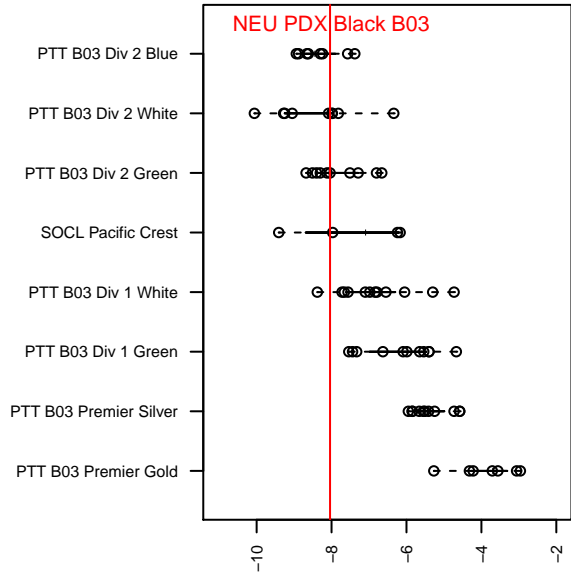

**attack and defense rating
relative to others at age
and all opponents in last 13 months**